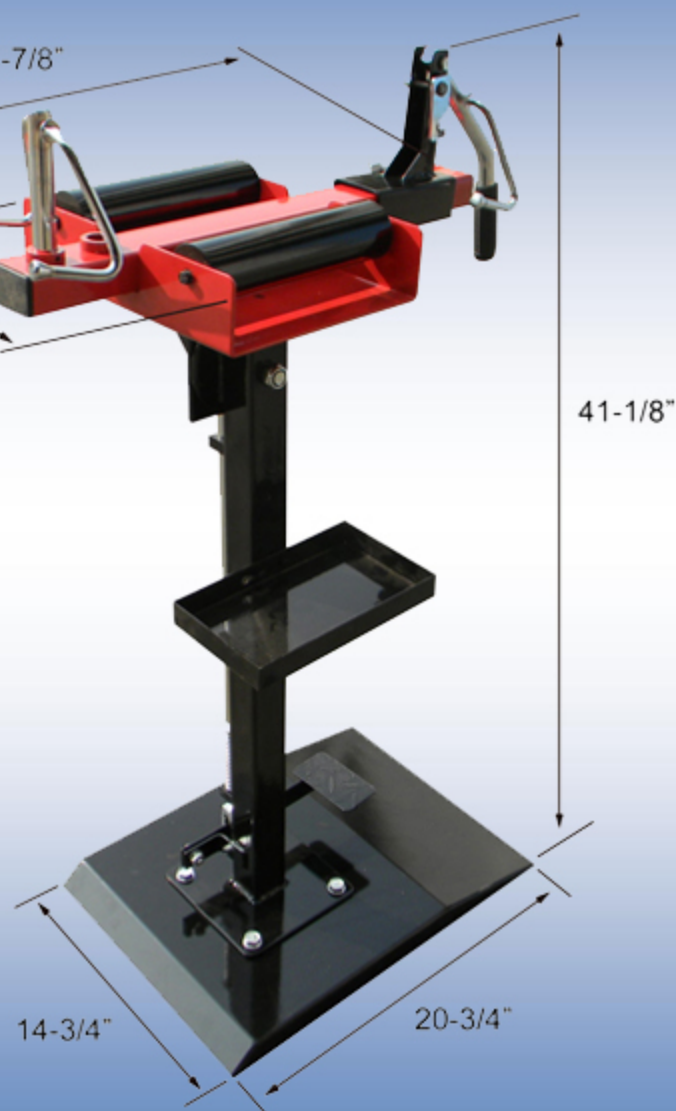

TS-250

ISO 

Manual Vertical Tire Spreader

Features

- 360° Swivel Top
- Adjustable Tire Spreaders
- 4 tilt settings
- Vertical Manually-Operated Tire Spreaders are used for all types of tires from cars to light trucks

tire expansion state

Specifications

- Apply to tire: 145 - 350 mm (5-11/16" - 13-3/4")
- Shipping weight: 30 kg (66 lbs)
- Packing Size: 320 x 320 x 820 mm (15-9/16" x 15-9/16" x 32-1/4")