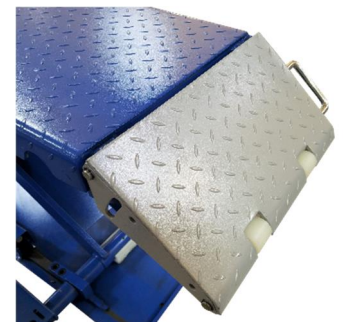

MR6.5K-38

Portable Mid-Rise Frame Lift
6,500 lb. Capacity

Updated Design & Increased Capacity!!

The MR6.5K-38 is a portable 6,500 lb. hydraulic mid-rise scissor frame lift, equipped with twin hydraulic cylinders, pneumatic single point / double lock release system designed to lift cars & light trucks to a comfortable working height of 38". The lift comes standard with load bearing flip-up runway extensions, rubber spacer blocks, along with a power unit dolly, lift wheel kit & tow bar for convenient portability feature. The improved MR6.5K-38 lift now includes an additional weight capacity of 500 lbs. along with 'flat top' platforms as part of the improved design. The improved MR6.5K-38 is built for years of trouble-free service for brake work, wheel service, inspections & detailing applications.

Features

- 6,500 LBS CAPACITY
- PORTABLE LIFT DESIGN WITH WHEEL KIT & TOW BAR
- PORTABLE DOLLY MOUNTED POWER UNIT
- LOW DRIVE OVER HEIGHT OF 4"
- PNEUMATIC SINGLE POINT DOUBLE LOCK RELEASE SYSTEM
- LOAD BEARING FLIP-UP RUNWAY EXTENSIONS
- RUBBER SPACER BLOCKS INCLUDED
- OPTIONAL MR6K-38-SUV ADAPTER FOR SUV FRAME LIFTING

Dual Lock Release
Pneumatic Latches

Dolly Mounted
Power Unit for
Portability

DURO
HYDRAULICS
Power Unit
115V

2 Sets (4ea) 1" & 1-3/8" Thick
Rubber Spacer Blocks

Included Wheel Kit & Tow Bar
for Lift Portability