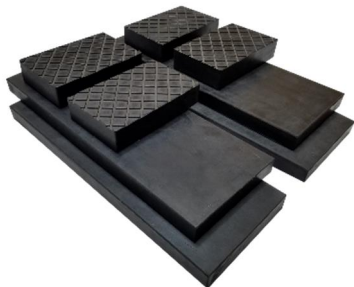

Features

- 6,500 LBS CAPACITY
- PORTABLE LIFT DESIGN WITH WHEEL KIT & TOW BAR
- PORTABLE DOLLY MOUNTED POWER UNIT
- LOW DRIVE OVER HEIGHT OF 4"
- PNEUMATIC SINGLE POINT DOUBLE LOCK RELEASE SYSTEM
- LOAD BEARING FLIP-UP RUNWAY EXTENSIONS
- RUBBER SPACER BLOCKS INCLUDED
- OPTIONAL MR6K-38-SUV ADAPTER FOR SUV FRAME LIFTING

Optional Accessory

MR6K SUV ADAPTER SET (P/N MR6K-38-SUV)

- ALLOWS FRAME LIFTING WITH ADJUSTABLE LIFT PADS
- HEIGHT ADAPTERS INCLUDED (2 SETS OF 4EA @ 3+ & 6+)

Economically Priced for Unmatched Value!!

TUXEDO

MR6.5K-38

Same Price, More Value!!

Now with 6,500 lb. Lift Capacity!!

Single Point
Pneumatic
Lock Release

4" Low Profile
Drive-Over Height

Durable
Powder-Coat
Finish

38" Lifting
Height

Dual
Hydraulic Lift
Cylinders

Dual Lock Release
Pneumatic Latches

Dolly Mounted
Power Unit for
Portability

DURO
HYDRAULICS
Power Unit
115V

2 Sets (4ea) 1" & 1-3/8" Thick
Rubber Spacer Blocks

Included Wheel Kit & Tow Bar
for Lift Portability